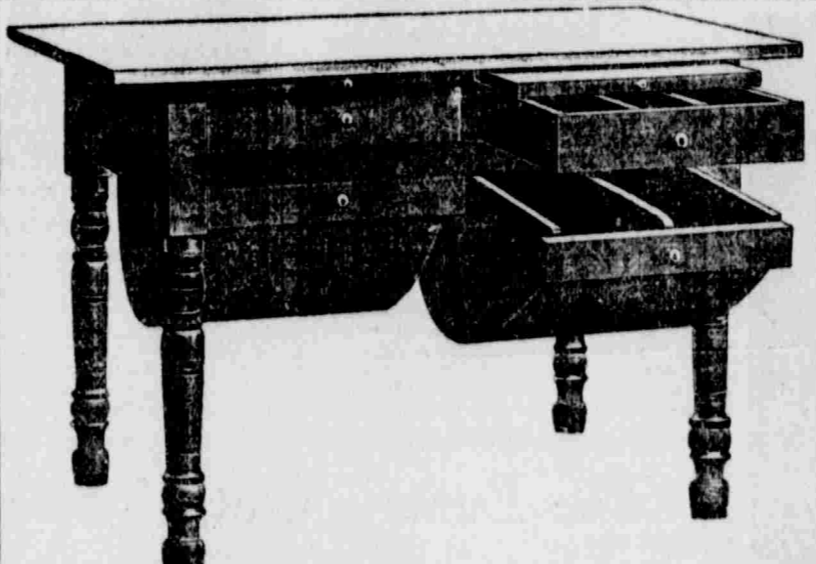

The Treasure Kitchen Table was $6.50, now $4.65.