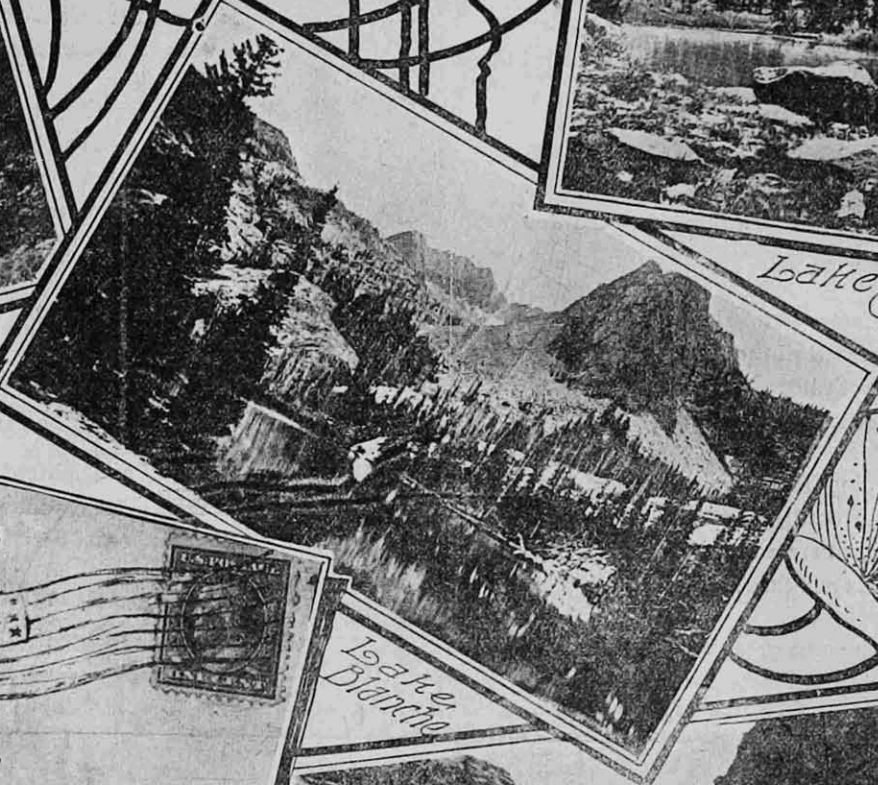

The Christmas News

Typical Scenery Adjacent to Salt Lake

IN CANYONS OF THE WASATCH RANGE

Dec. 18 1909

A Few of Utah's Beauty Spots

Lake Mary

Lake Blanche

Lower Gottonwood Canyon

Lake Blanche

Parley's Canyon

POST CARD

SAT DEC 17 12 PM

Editor Deseret News Salt Lake City

Ogden Canyon

Silver Lake

City Creek

Gottonwood Creek

Good Nook Among the Wasatch

Granite Peaks

Post Cards by Utah Photo Materials Co. 423 Main St.

City Creek